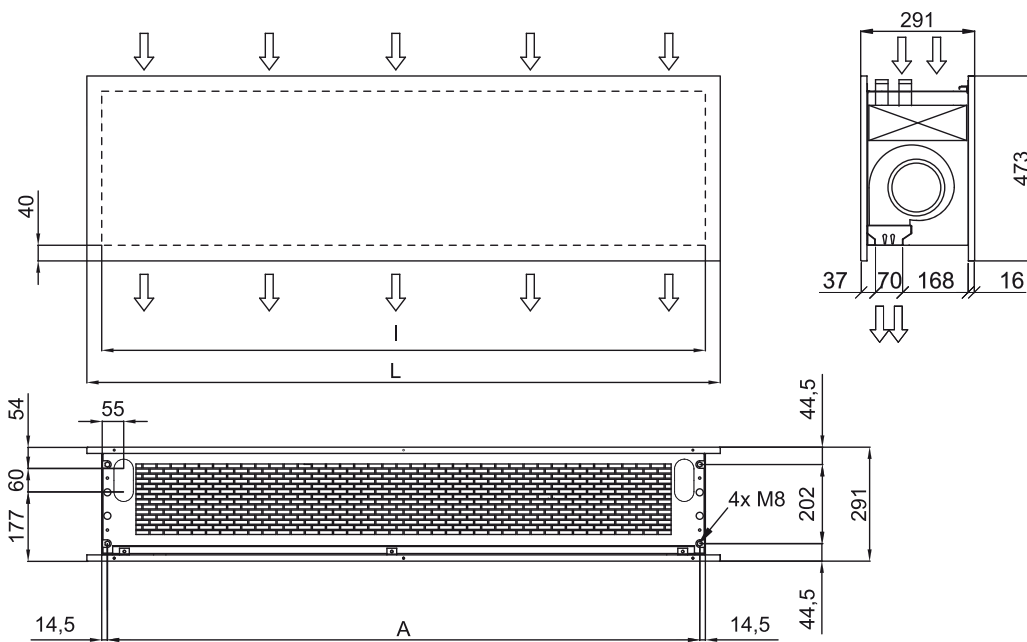

60Hz

Lämpöpumppu - DX 1:1

Malli	(m³/h)	(m)
ZEN ECG 1000 DX10-ME	5/8" - 3/8"	
ZEN ECG 1500 DX14-ME	5/8" - 3/8"	
ZEN ECG 2000 DX22-ME	1" - 3/8"	
ZEN ECG 2000 DX24-ME	1" - 1/2"	
ZEN ECG 2500 DX27-ME	1" - 1/2"	

Lämpöpumppu - VRF

Malli	(m³/h)	(m)
ZEN ECG 1000 VRF10-ME	5/8" - 3/8"	
ZEN ECG 1500 VRF13-ME	5/8" - 3/8"	
ZEN ECG 1500 VRF15-ME	5/8" - 3/8"	
ZEN ECG 2000 VRF20-ME	1" - 3/8"	
ZEN ECG 2000 VRF24-ME	1" - 1/2"	
ZEN ECG 2500 VRF29-ME	1" - 1/2"	
ZEN ECG 2500 VRF25-ME	1" - 1/2"	

Mitat

	L	I	A
Zen 1000	1220	1140	1115
Zen 1500	1620	1544	1515
Zen 2000	2120	2044	2015
Zen 2500	2620	2544	2515