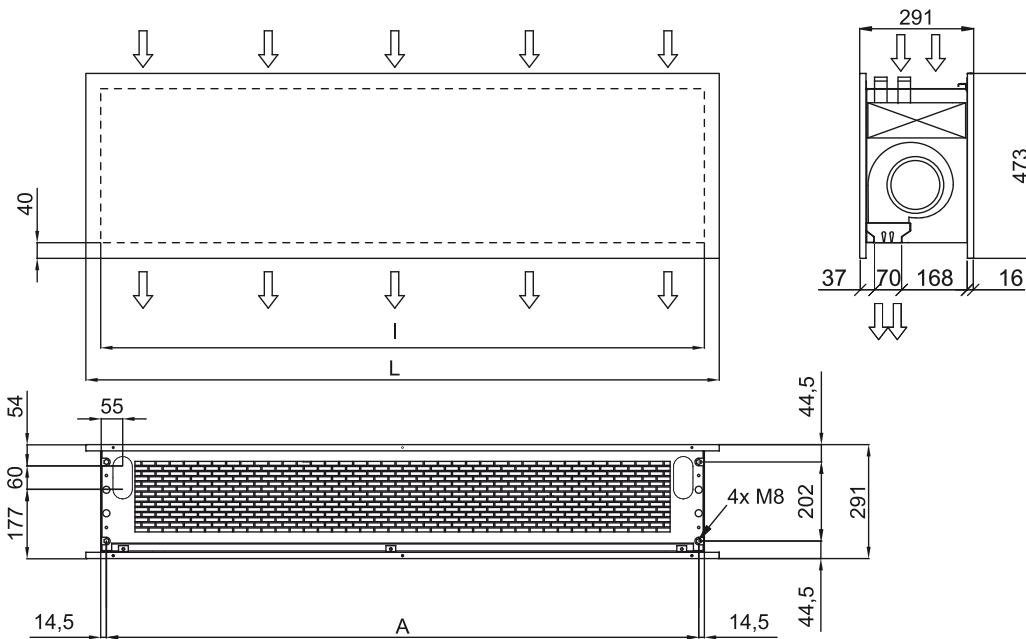

60Hz

Lämpöpumppu - DX 1:1

Malli	(m³/h)	(m)
ZEN ECG 1000 DX10-DA	5/8" - 3/8"	
ZEN ECG 1500 DX13-DA	5/8" - 3/8"	
ZEN ECG 1500 DX15-DA	5/8" - 3/8"	
ZEN ECG 2000 DX22-DA	3/4" - 3/8"	
ZEN ECG 2500 DX25-DA	3/4" - 3/8"	
ZEN ECG 2500 DX29-DA	7/8" - 1/2"	

Lämpöpumppu - VRV

Malli	(m³/h)	(m)
ZEN ECG 1000 VRV10-DA	5/8" - 3/8"	
ZEN ECG 1500 VRV13-DA	5/8" - 3/8"	
ZEN ECG 1500 VRV15-DA	5/8" - 3/8"	
ZEN ECG 2000 VRV20-DA	3/4" - 3/8"	
ZEN ECG 2000 VRV24-DA	3/4" - 3/8"	
ZEN ECG 2500 VRV25-DA	3/4" - 3/8"	
ZEN ECG 2500 VRV29-DA	7/8" - 3/8"	

Mitat

	L	I	A
Zen 1000	1220	1140	1115
Zen 1500	1620	1544	1515
Zen 2000	2120	2044	2015
Zen 2500	2620	2544	2515