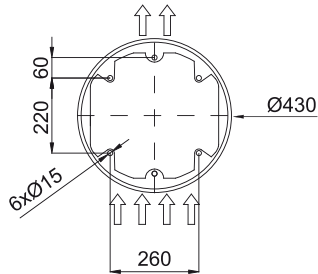

## Lämpöpumppu - DX 1:1

Malli	(m <sup>3</sup> /h)	(m)
RUND ECG 1000 DX10-DA	5/8" - 3/8"	
RUND ECG 1500 DX13-DA	5/8" - 3/8"	
RUND ECG 1500 DX15-DA	5/8" - 3/8"	
RUND ECG 2000 DX22-DA	3/4" - 3/8"	
RUND ECG 2500 DX25-DA	3/4" - 3/8"	
RUND ECG 2500 DX29-DA	7/8" - 1/2"	
RUND ECG 3000 DX34-DA	7/8" - 1/2"	

## Lämpöpumppu - VRV

Malli	(m <sup>3</sup> /h)	(m)
RUND ECG 1000 VRV10-DA	5/8" - 3/8"	
RUND ECG 1500 VRV13-DA	5/8" - 3/8"	
RUND ECG 1500 VRV15-DA	5/8" - 3/8"	
RUND ECG 2000 VRV20-DA	3/4" - 3/8"	
RUND ECG 2000 VRV24-DA	3/4" - 3/8"	
RUND ECG 2500 VRV25-DA	3/4" - 3/8"	
RUND ECG 2500 VRV29-DA	7/8" - 3/8"	
RUND ECG 3000 VRV29-DA	7/8" - 3/8"	
RUND ECG 3000 VRV34-DA	7/8" - 3/8"	

Mitat

Water pipes top entrance

Floor fixing points with foot

Standard installation  
(vertical left side)

	L
RUND 1000	1025
RUND 1500	1525
RUND 2000	2030
RUND 2500	2530
RUND 3000	2980