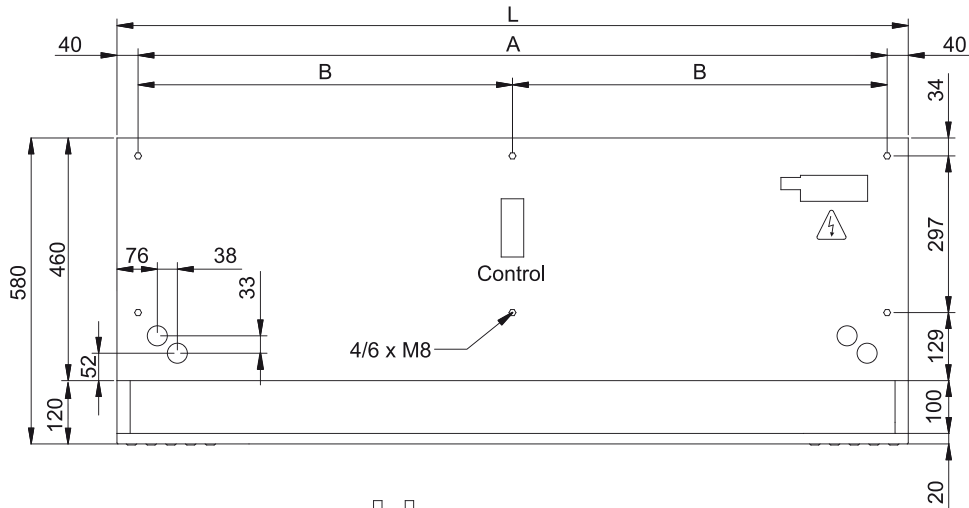

Lämpöpumppu - VRV

Malli	(m³/h)	(m)
DAM ECG 3000 VRV29-DA	7/8" - 3/8"	
DAM ECG 3000 VRV34-DA	7/8" - 3/8"	

Mitat

L	A	B
1000	920	-
1500	1420	710
2000	1920	960
2500	2420	1210
3000	2920	1460