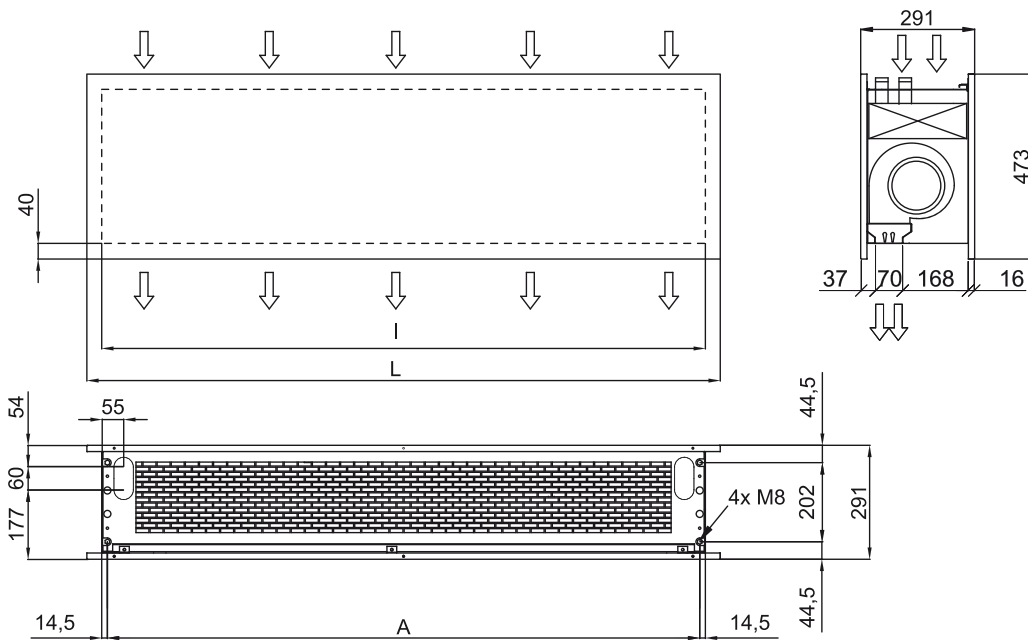

Malli	(m³/h)	(m)
ZEN ECG 1000 DX10-ME	5/8" - 3/8"	
ZEN ECG 1500 DX14-ME	5/8" - 3/8"	
ZEN ECG 2000 DX22-ME	1" - 3/8"	
ZEN ECG 2000 DX24-ME	1" - 1/2"	
ZEN ECG 2500 DX27-ME	1" - 1/2"	

Lämpöpumppu - VRF		
Malli	(m³/h)	(m)
ZEN ECG 1000 VRF10-ME	5/8" - 3/8"	
ZEN ECG 1500 VRF13-ME	5/8" - 3/8"	
ZEN ECG 1500 VRF15-ME	5/8" - 3/8"	
ZEN ECG 2000 VRF20-ME	1" - 3/8"	
ZEN ECG 2000 VRF24-ME	1" - 1/2"	
ZEN ECG 2500 VRF29-ME	1" - 1/2"	
ZEN ECG 2500 VRF25-ME	1" - 1/2"	

Mitat

	L	I	A
Zen 1000	1220	1140	1115
Zen 1500	1620	1544	1515
Zen 2000	2120	2044	2015
Zen 2500	2620	2544	2515