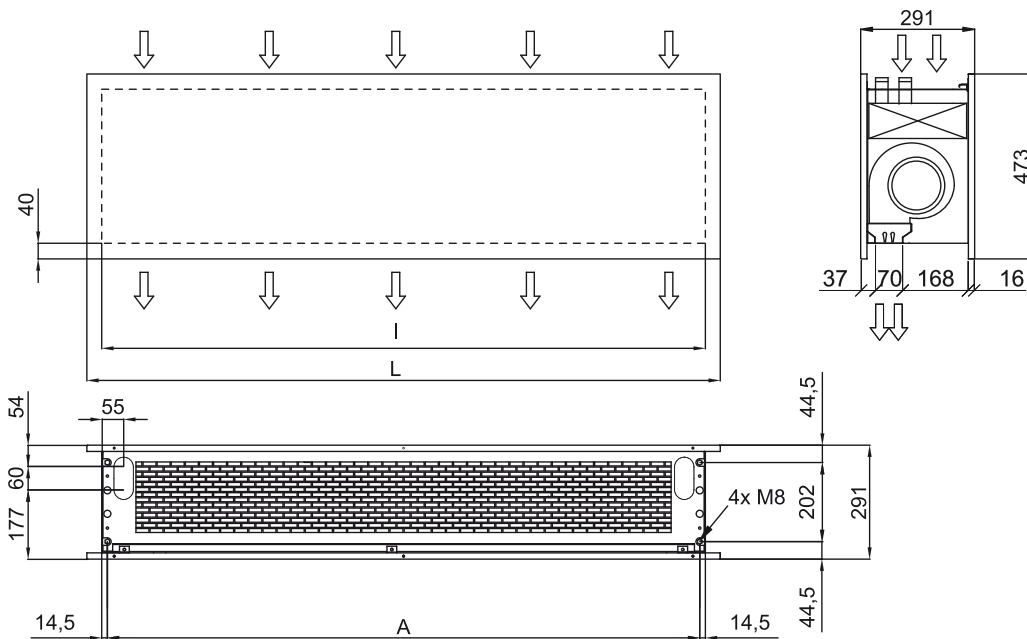

Lämpöpumppu - DX 1:1

Malli	(m³/h)	(m)
ZEN ECG 1000 DX10-DA	5/8" - 3/8"	
ZEN ECG 1500 DX13-DA	5/8" - 3/8"	
ZEN ECG 1500 DX15-DA	5/8" - 3/8"	
ZEN ECG 2000 DX24-DA	3/4" - 3/8"	
ZEN ECG 2500 DX25-DA	3/4" - 3/8"	
ZEN ECG 2500 DX29-DA	7/8" - 3/8"	

Lämpöpumppu - VRV

Malli	(m³/h)	(m)
ZEN ECG 1000 VRV10-DA	5/8" - 3/8"	
ZEN ECG 1500 VRV13-DA	5/8" - 3/8"	
ZEN ECG 1500 VRV15-DA	5/8" - 3/8"	
ZEN ECG 2000 VRV20-DA	3/4" - 3/8"	
ZEN ECG 2000 VRV24-DA	3/4" - 3/8"	
ZEN ECG 2500 VRV25-DA	3/4" - 3/8"	
ZEN ECG 2500 VRV29-DA	7/8" - 3/8"	

Mitat

	L	I	A
Zen 1000	1220	1140	1115
Zen 1500	1620	1544	1515
Zen 2000	2120	2044	2015
Zen 2500	2620	2544	2515