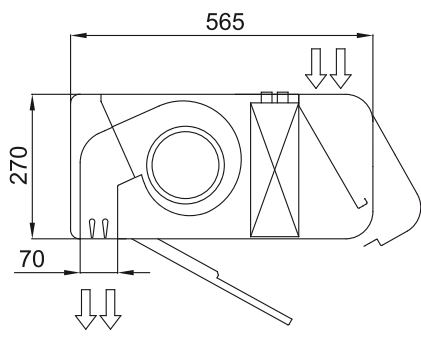

Mitat

	L	A	B
Smart 1000	1034	920	-
Smart 1500	1534	1420	710
Smart 2000	2034	1920	960
Smart 2500	2534	2420	1210
Smart 3000	3034	2920	1460