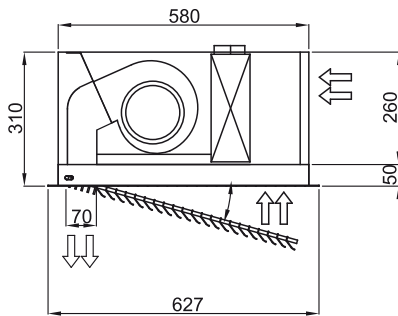

Lämpöpumppu - VRV

Malli	(m³/h)	(m)
RDAM ECG 2000 VRV24-DA	3/4" - 3/8"	
RDAM ECG 2500 VRV25-DA	3/4" - 3/8"	
RDAM ECG 2500 VRV29-DA	7/8" - 3/8"	

Mitat

	L	L1	A	B
Recessed Dam 1000	1000	1048	920	-
Recessed Dam 1500	1500	1548	1420	710
Recessed Dam 2000	2000	2048	1920	960
Recessed Dam 2500	2500	2548	2420	1210