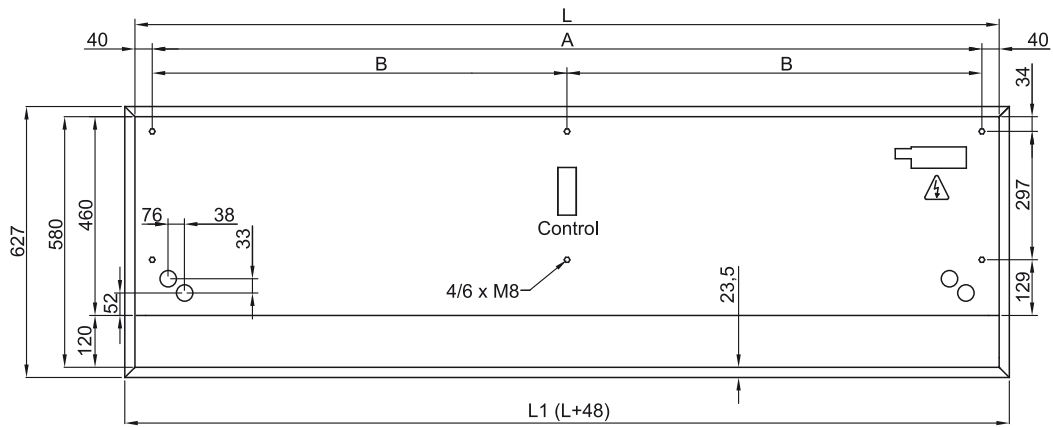

Lämpöpumppu - VRV

Malli	(m³/h)	(m)
RDAM ECG 2000 VRV24-DA	3/4" - 3/8"	
RDAM ECG 2500 VRV25-DA	3/4" - 3/8"	
RDAM ECG 2500 VRV29-DA	7/8" - 3/8"	

Mitat

	L	L1	A	B
Recessed Dam 1000	1000	1048	920	-
Recessed Dam 1500	1500	1548	1420	710
Recessed Dam 2000	2000	2048	1920	960
Recessed Dam 2500	2500	2548	2420	1210