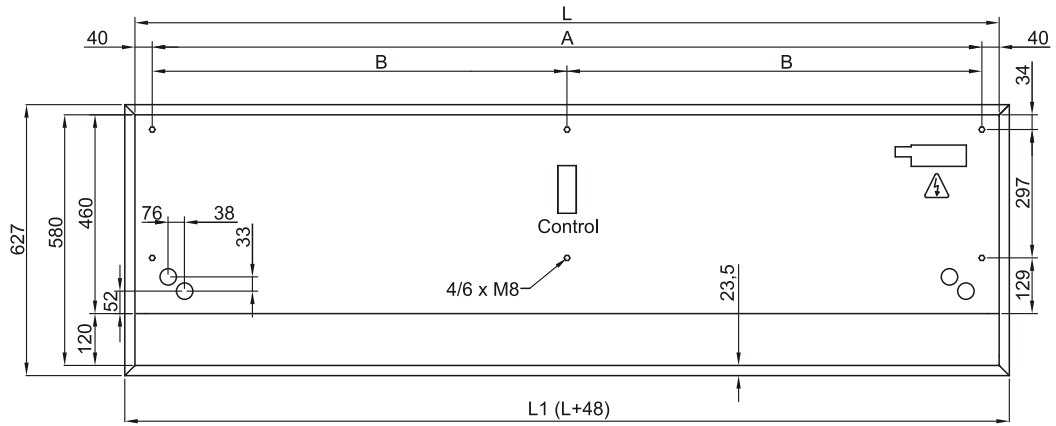

Lämpöpumppu - VRV

Malli	(m³/h)	(m)
RDAM ECG 2500 VRV25-DA	3/4" - 3/8"	
RDAM ECG 2500 VRV29-DA	7/8" - 3/8"	

Mitat

	L	L1	A	B
Recessed Dam 1000	1000	1048	920	-
Recessed Dam 1500	1500	1548	1420	710
Recessed Dam 2000	2000	2048	1920	960
Recessed Dam 2500	2500	2548	2420	1210